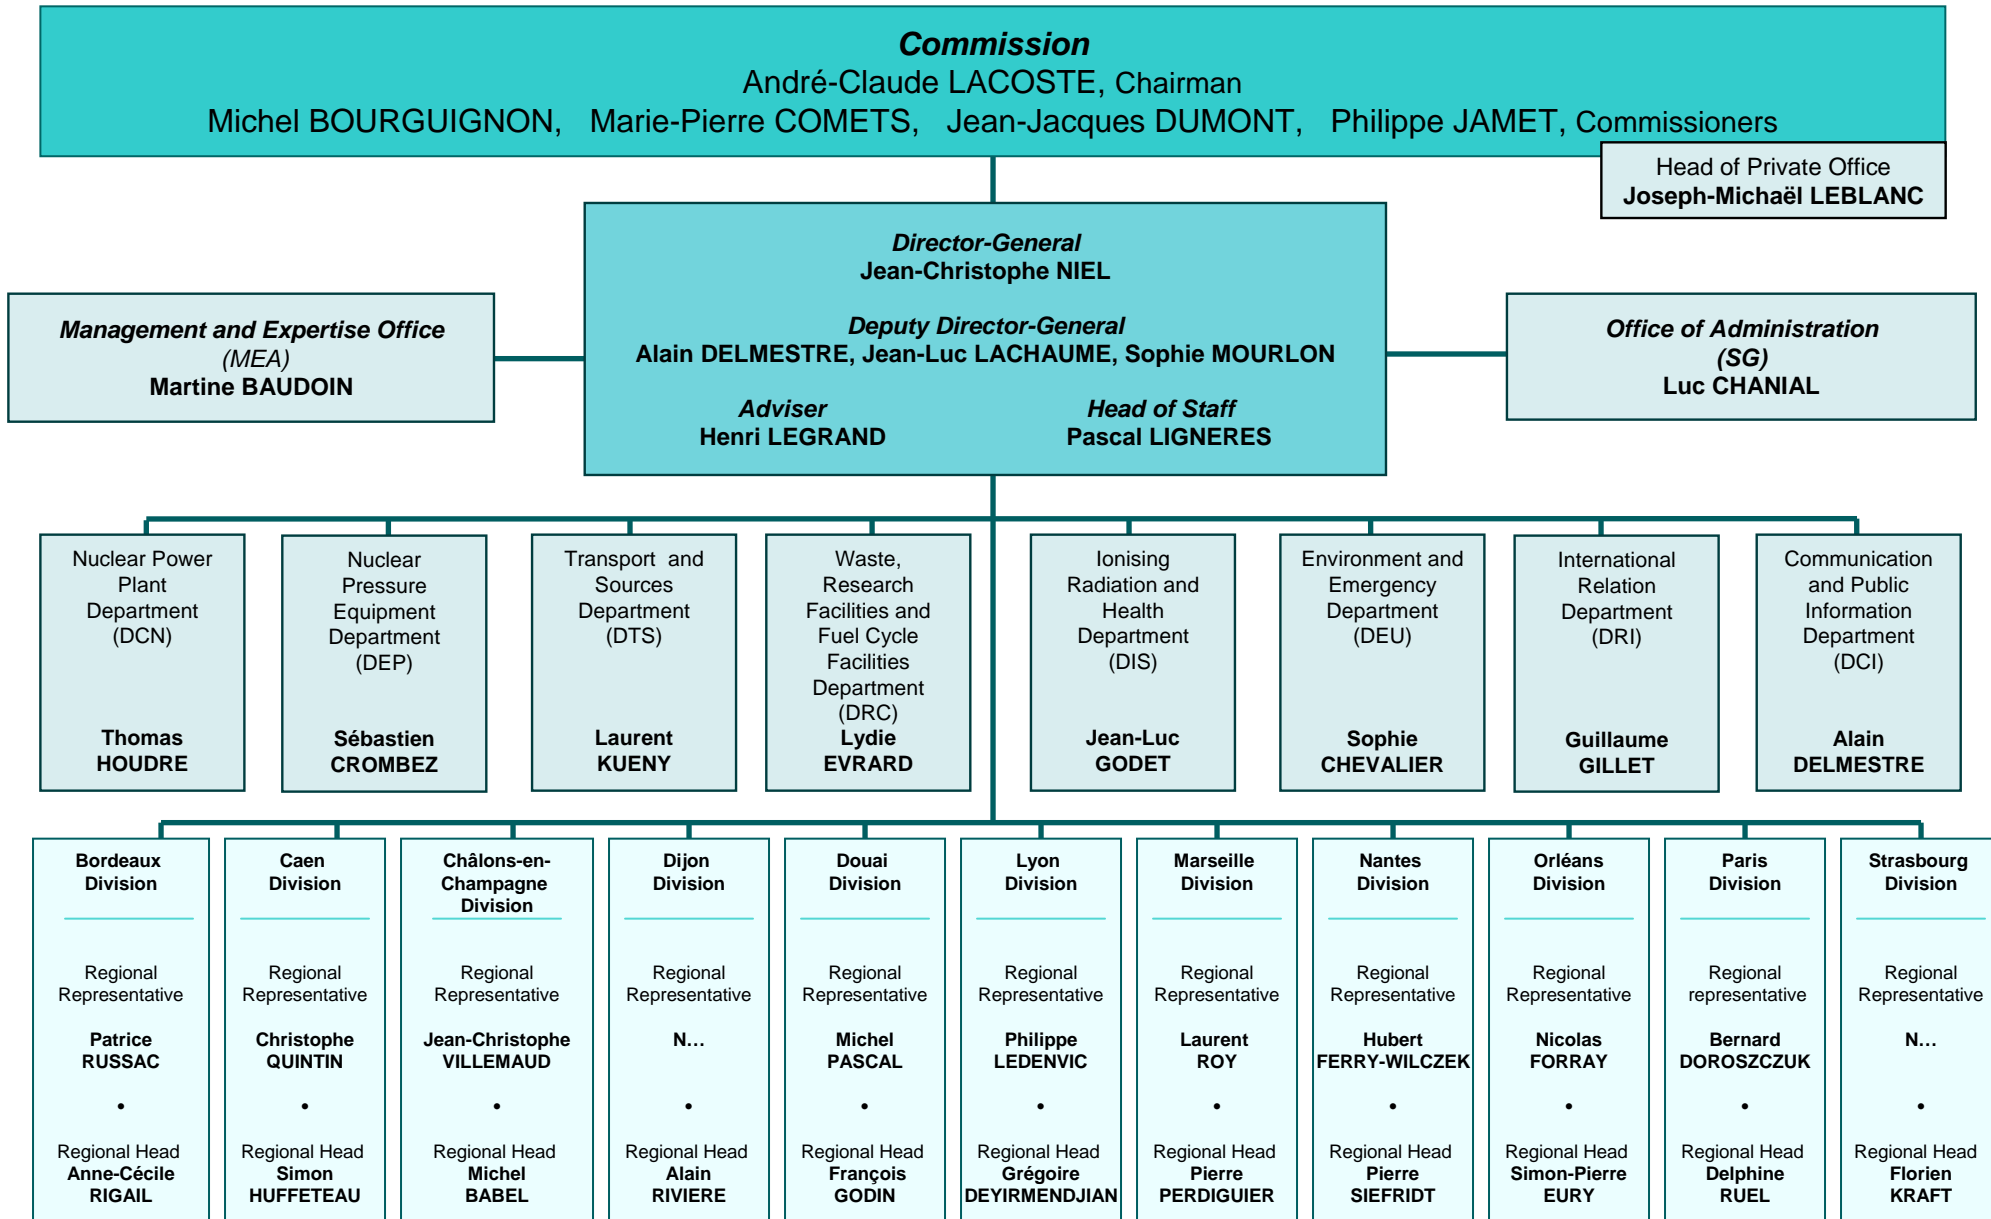

# ASN Organization Chart

# ASN Organization Chart

-  **BORDEAUX division**
-  **CAEN division**
-  **CHALONS-EN CHAMPAGNE division**
-  **DIJON division**
-  **DOUAI division**
-  **LYON division**
-  **MARSEILLE division**
-  **NANTES division**
-  **ORLEANS division**
-  **PARIS division**
-  **STRASBOURG division**

- (1) The Bordeaux, Caen and Orléans divisions operate in the Pays-de-la-Loire, Brittany and Ile-de-France regions respectively for BNI supervision only
- (2) The Paris division operates in Martinique, Guadeloupe, Guyane, Mayotte, Réunion, St-Pierre-et-Miquelon